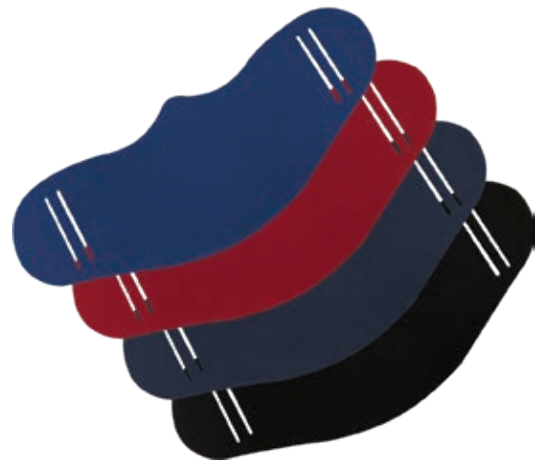

# Contour Reusable Face Mask

## Comfort & Protection Combined

Decrease your chances of potential COVID-19 contraction with Contour Reusable Face Mask. This stretchy, washable mask offers an ergonomic design that fits around the eyes and the nose bridge for a comfortable fit. It features four ear slots that allow the mask to be worn on a variety of head shapes and sizes without the need for cumbersome ties or elastic.

### Ear Slots

Four ear slots make wearing the mask comfortable and fitted to a variety of head shapes

### Ergonomic Fit

Curved top fits around eyes and nose bridge for a close fit