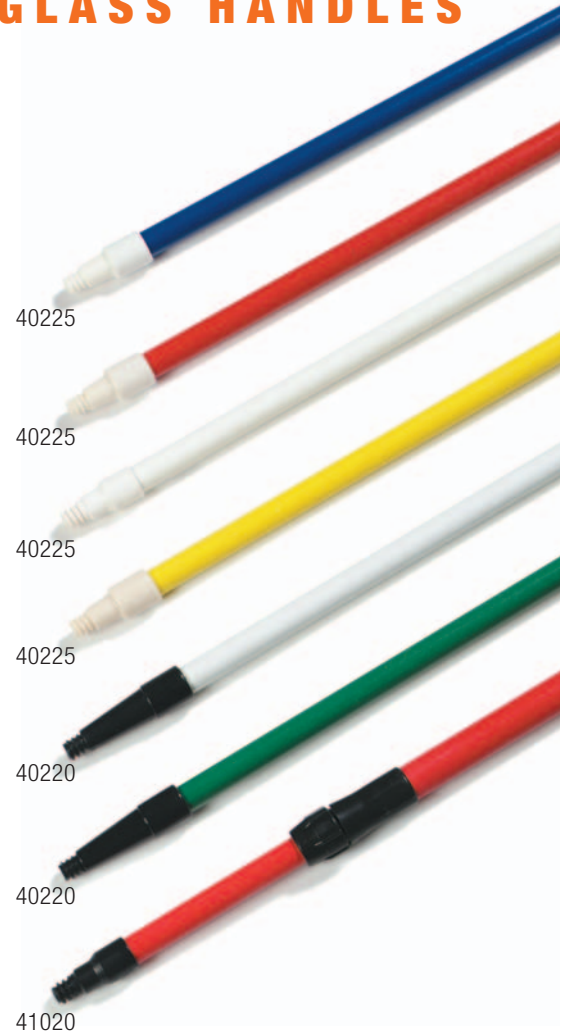

Prod. No.	Previous		Description	Case Pack	Case Wt./ Cube
	Carlisle No.	Flo-Pac® No.			
Threaded					
BLUE(14), BROWN(01), GREEN(09), RED(05), TAN(25), WHITE(02), YELLOW(04)					
40225	N/A	39006-5	60" Threaded Fiberglass Handle w/Self-Locking Flex-Tip™ – 1" D	12 ea	13.00/0.80
40225	N/A	39001-5	60" Threaded Fiberglass Handle w/Self-Locking Flex-Tip™ – 1" D	12 ea	13.00/0.80
40225	N/A	39002-5	60" Threaded Fiberglass Handle w/Self-Locking Flex-Tip™ – 1" D	12 ea	13.00/0.80
40225	N/A	39000-5	60" Threaded Fiberglass Handle w/Self-Locking Flex-Tip™ – 1" D	12 ea	13.00/0.80
40225	N/A	39003-5	60" Threaded Fiberglass Handle w/Self-Locking Flex-Tip™ – 1" D	12 ea	13.00/0.80
40225	N/A	39004-5	60" Threaded Fiberglass Handle w/Self-Locking Flex-Tip™ – 1" D	12 ea	13.00/0.80
40225	N/A	39005-5	60" Threaded Fiberglass Handle w/Self-Locking Flex-Tip™ – 1" D	12 ea	13.00/0.80
WHITE(00)					
41291	N/A	39001-3	36" Fiberglass Handle w/Self-Locking Flex-Tip™ – 1" D	12 ea	8.00/0.50
41225	N/A	39001-4	48" Fiberglass Handle w/Self-Locking Flex-Tip™ – 1" D	12 ea	13.00/0.60
41226	N/A	39001-6	72" Fiberglass Handle w/Self-Locking Flex-Tip™ – 1" D	12 ea	20.00/0.90
BLUE(14), BROWN(01), GREEN(09), RED(05), TAN(25), WHITE(02), YELLOW(04)					
Tapered/Threaded					
40220	N/A	39041-5	60" Tapered/Threaded Fiberglass Handle – 1" D	12 ea	19.00/0.80
Telescoping					
41020	N/A	N/A	54" to 8' Telescoping Fiberglass Handle – 1" D	12 ea	30.00/1.70