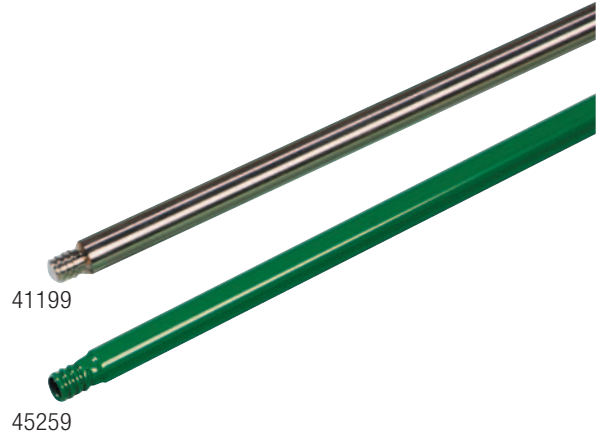

PLASTIC HANDLES

- a variety of standard threaded styles and sizes with reinforced threaded tip
- 41232 has a tapered end

Prod. No.	Previous		Description	Case Pack	Case Wt./ Cube
	Carlisle No.	Flo-Pac® No.			
Threaded					
COLOR(00)					
40230	N/A	N/A	36" Plastic Handle w/Reinforced Tip – 1" D	12 ea	18.00/0.50
40233	N/A	N/A	48" Plastic Handle w/Reinforced Tip – 1" D	12 ea	22.00/0.80
41165	N/A	N/A	54" Plastic Handle w/Reinforced Tip – 1" D	12 ea	23.00/0.80
40232	N/A	N/A	60" Plastic Handle w/Reinforced Tip – 1" D	12 ea	24.00/0.90
41232	N/A	N/A	60" Plastic Handle – 1" D	12 ea	27.00/0.90
41010	N/A	N/A	42" Plastic Handle w/Threaded Stud – 1" D	12 ea	13.00/0.80
41296	N/A	N/A	60" Plastic Handle w/Threaded Stud – 1" D	12 ea	11.00/0.60

STEEL HANDLES

- heavy-duty stainless steel handles provide rigid stability
- standard threaded end

Prod. No.	Previous		Description	Case Pack	Case Wt./ Cube
	Carlisle No.	Flo-Pac® No.			
Threaded					
COLOR(00)					
41199	N/A	N/A	60" Stainless Steel Handle – 1" D	12 ea	44.00/0.88
45259	N/A	2007AM	60" Steel Handle – 15/16" D	12 ea	15.00/0.70