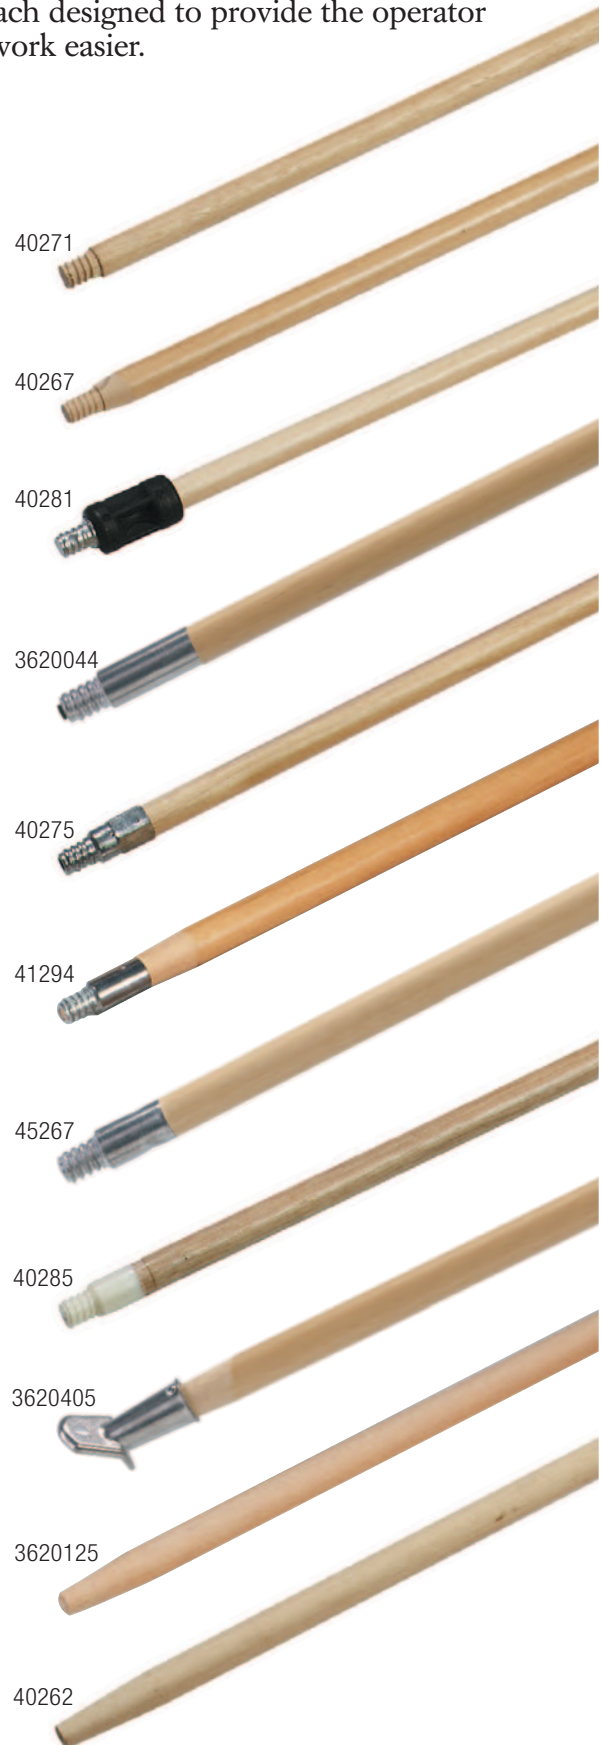

Prod. No.	Previous		Description	Case Pack	Case Wt./ Cube
	Carlisle No.	Flo-Pac® No.			
COLOR(00)					
Threaded					
3620014	41292	2001-4	48" Wood Handle – 15/16" D	12 ea	9.00/0.44
3620104	N/A	2010-4	48" Wood Handle – 7/8" D (use with 36851 & 36852 Angle Broom Heads)	12 ea	10.00/0.44
36200145	N/A	2001-4.5	54" Wood Handle – 15/16" D	12 ea	10.00/0.50
40271	40271	2001-5	60" Wood Handle – 15/16" D	12 ea	12.00/0.56
40267	40267	2002-5	60" Wood Handle – 1-1/8" D	12 ea	16.00/0.70
3620016	N/A	2001-6	72" Wood Handle – 15/16" D	12 ea	14.00/0.67
40281	N/A	N/A	54" Wood Handle w/Flex-All™ Adapter – 15/16" D	6 ea	12.96/0.50
Metal Thread					
3620044	N/A	2004-4	48" Lumathread Wood Handle – 15/16" D	12 ea	11.00/0.44
3620045	N/A	2004-5	60" Lumathread Wood Handle – 15/16" D	12 ea	14.00/0.56
3620055	N/A	2005-5	60" Lumathread Wood Handle – 1-1/8" D	12 ea	17.00/0.70
3620046	N/A	2004-6	72" Lumathread Wood Handle – 15/16" D	12 ea	16.00/0.67
3620058	N/A	2005-8	96" Lumathread Wood Handle – 1-1/8" D	12 ea	28.00/1.13
40275	N/A	N/A	40" Metal Tip Wood Handle – 7/8" D	12 ea	10.00/0.40
41294	N/A	N/A	54" Metal Tip Wood Handle – 1-1/8" D	12 ea	16.00/0.88
45267	40277/ 45267	2009-5	60" Metal Tip Wood Handle – 15/16" D	12 ea	14.00/0.56
45268	45268	2009-6	72" Metal Tip Wood Handle – 15/16" D	12 ea	16.00/0.67
Nylon Thread					
40285	N/A	2022-5	60" Nylon Tip Wood Handle – 15/16" D	12 ea	13.00/0.56
Anchor™ Style					
45270	45270	N/A	60" Anchor™ Wood Handle – 1-1/8" D	12 ea	20.00/0.70
Juno Style					
3620405	N/A	Juno-HD	60" Juno Style Wood Handle – 1-1/8" D	12 ea	18.00/0.70
Tapered Handles					
36201245	N/A	2012-4.5	54" Wood Handle – 15/16" D	12 ea	10.00/0.50
40261	40261	2003-4.5	54" Wood Handle – 1-1/8" D	12 ea	14.00/0.63
3620125	N/A	2012-5	60" Wood Handle – 15/16" D	12 ea	11.00/0.56
40262	40262	2003-5	60" Wood Handle – 1-1/8" D	12 ea	16.00/0.70
3620126	N/A	2012-6	72" Wood Handle – 15/16" D	12 ea	13.00/0.67
3620036	N/A	2003-6	72" Wood Handle – 1-1/8" D	12 ea	19.00/0.84
3620038	N/A	2003-8	96" Wood Handle – 1-1/8" D	12 ea	25.00/1.13
36200310	N/A	2003-10	120" Wood Handle – 1-1/8" D	12 ea	34.00/1.41