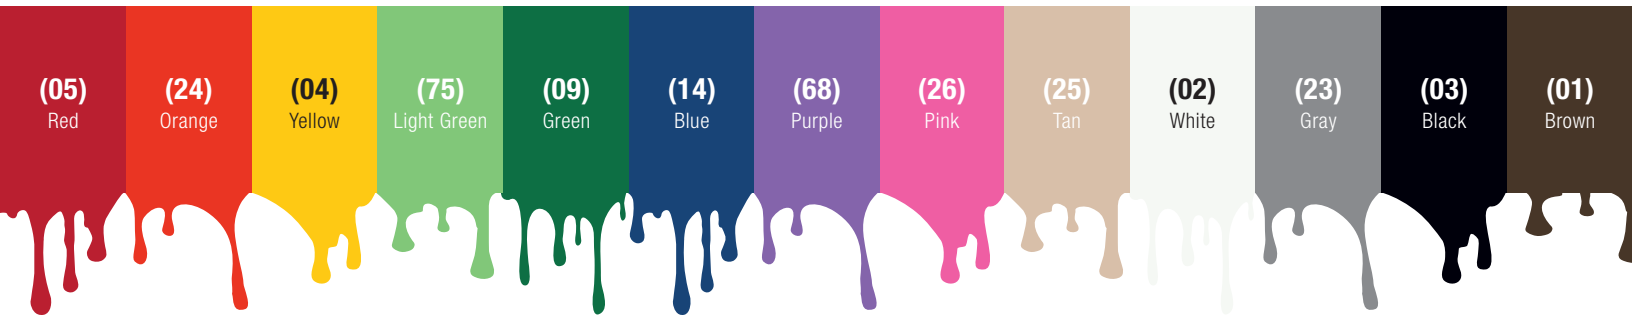

PICK A COLOR, ANY COLOR.

Develop a safe, reliable HACCP cleaning program with Sparta color-coded products. The colorful, quality items promote safety while reducing the risk of cross-contamination, protecting both your business and your patrons. The color-coded system you have been asking for is finally here, so assemble the colors you need to tailor a coded system that is right for you!

Benefits & Features

- Effectively clean decks, patios, kitchen floors and more
- Available in medium or soft bristle stiffness
- Polybutylene bristles are non-absorbent and keep their shape for longer bristle life
- Foam injected block provides additional durability
- Standard 3/4-5 ACME thread fits a variety of standard handles (sold separately)
- FDA compliant block and bristles

| Prod No | Description | Length | Bristle Trim | Temp Range (°F) | Color* | Pack |
|--------------------|-----------------------------|--------|--------------|-----------------|--|------|
| Deck Scrubs | | | | | | |
| 41722EC | Deck Scrub, Medium Bristles | 10" | 1.75" | -40° to 125° | 01, 02, 03, 04, 05, 09, 14, 23, 24, 25, 26, 68, 75 | 6 ea |

Some colors may only be available for pre-order.