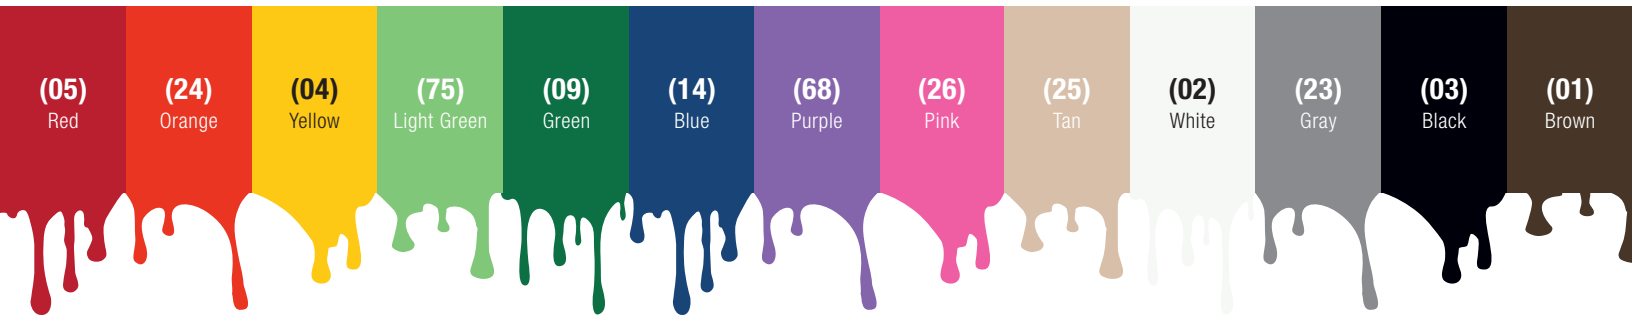

PICK A COLOR, ANY COLOR.

Develop a safe, reliable HACCP cleaning program with Sparta color-coded products. The colorful, quality items promote safety while reducing the risk of cross-contamination, protecting both your business and your patrons. The color-coded system you have been asking for is finally here, so assemble the colors you need to tailor a coded system that is right for you!

Benefits & Features

- Polybutylene bristles are non absorbent and keep their shape for better scrubbing and longer bristle life
- Foam injected plastic block for extra strength
- Ergonomic handle shape for optimal pressure for aggressive scrubbing in hard to reach places
- FDA compliant block and bristles

| Prod No | Description | Length | Bristle Trim | Temp Range (°F) | Color* | Pack |
|---------------------|---------------------|--------|--------------|-----------------|--|------|
| Detail Brush | | | | | | |
| 41395EC | Detail Brush | 7" | 1" | -40° to 125° | 01, 02, 03, 04, 05, 09, 14, 23, 24, 25, 26, 68, 75 | 6 ea |
| 42022EC | Narrow Detail Brush | 9" | 0.75" | -40° to 125° | 01, 02, 03, 04, 05, 09, 14, 23, 24, 25, 26, 68, 75 | 6 ea |

Some colors may only be available for pre-order.