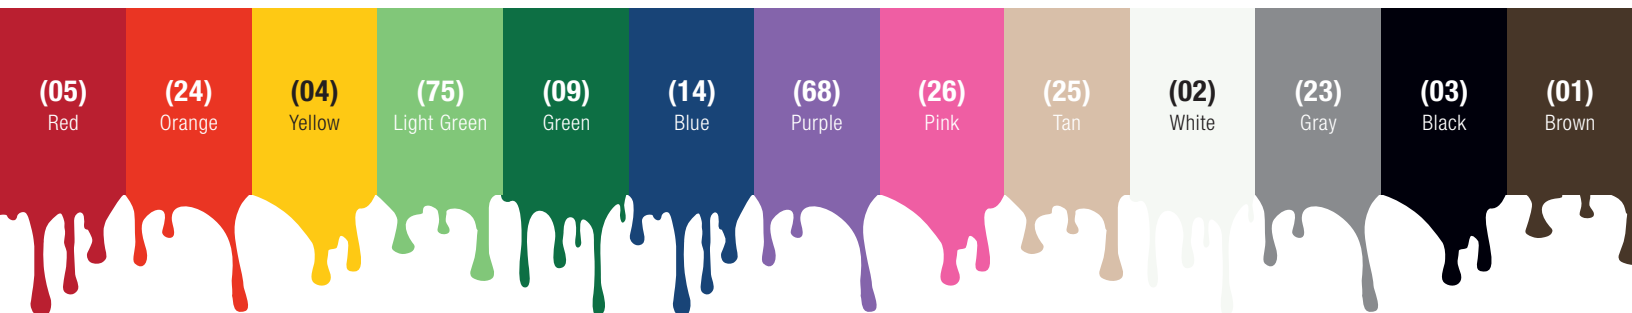

# PICK A COLOR, ANY COLOR.

Develop a safe, reliable HACCP cleaning program with Sparta color-coded products. The colorful, quality items promote safety while reducing the risk of cross-contamination, protecting both your business and your patrons. The color-coded system you have been asking for is finally here, so assemble the colors you need to tailor a coded system that is right for you!

## Benefits & Features

- Nine sizes to clean a variety of pipes, tubes and openings
- Polybutylene bristles are non-absorbent and keep their shape for longer bristle life
- Foam injected block provides additional durability
- Accepts standard 3/4" threaded handle (sold separately)
- FDA compliant block and bristles

Prod No	Description	Length	Bristle Dia	Bristle Trim	Temp Range (°F)	Color*	Pack
<b>Pipe &amp; Valve Brushes</b>							
45002EC	Pipe & Valve Brush	2"			-40° to 125°	01, 02, 03, 04, 05, 09, 14, 23, 24, 25, 26, 68, 75	6 ea
45022EC	Pipe & Valve Brush	2.5"			-40° to 125°	01, 02, 03, 04, 05, 09, 14, 23, 24, 25, 26, 68, 75	6 ea
45003EC	Pipe & Valve Brush	3"			-40° to 125°	01, 02, 03, 04, 05, 09, 14, 23, 24, 25, 26, 68, 75	6 ea
45033EC	Pipe & Valve Brush	3.5"			-40° to 125°	01, 02, 03, 04, 05, 09, 14, 23, 24, 25, 26, 68, 75	6 ea
45004EC	Pipe & Valve Brush	4"			-40° to 125°	01, 02, 03, 04, 05, 09, 14, 23, 24, 25, 26, 68, 75	6 ea
45005EC	Pipe & Valve Brush	5"			-40° to 125°	01, 02, 03, 04, 05, 09, 14, 23, 24, 25, 26, 68, 75	6 ea
45006EC	Pipe & Valve Brush	6"			-40° to 125°	01, 02, 03, 04, 05, 09, 14, 23, 24, 25, 26, 68, 75	6 ea
45007EC	Pipe & Valve Brush	7"			-40° to 125°	01, 02, 03, 04, 05, 09, 14, 23, 24, 25, 26, 68, 75	6 ea
45008EC	Pipe & Valve Brush	8"			-40° to 125°	01, 02, 03, 04, 05, 09, 14, 23, 24, 25, 26, 68, 75	6 ea

Some colors may only be available for pre-order.