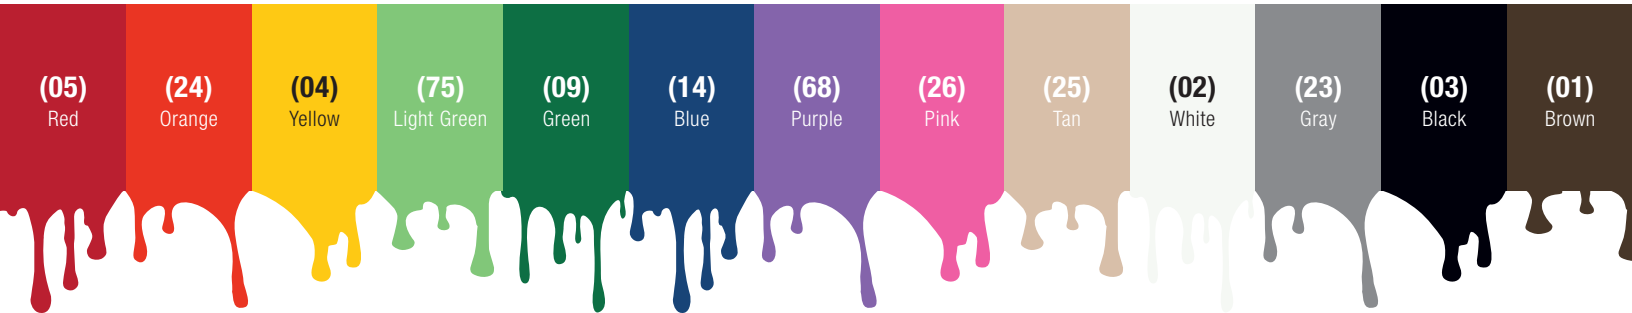

PICK A COLOR, ANY COLOR.

Develop a safe, reliable HACCP cleaning program with Sparta color-coded products. The colorful, quality items promote safety while reducing the risk of cross-contamination, protecting both your business and your patrons. The color-coded system you have been asking for is finally here, so assemble the colors you need to tailor a coded system that is right for you!

Benefits & Features

- Molded-in scraper
- Brush can be handheld or used with a threaded handle (sold separately)
- Two-position handle holes for effectively removing stubborn stains from grouted tile
- Polybutylene bristles are non-absorbent and keep their shape for longer bristle life
- Foam injected block provides additional durability
- FDA compliant block and bristles

| Prod No | Description | Length | Bristle Trim | Temp Range (°F) | Color* | Pack |
|-------------------------------|--------------------|--------|--------------|-----------------|--|------|
| Tile & Grout Brush | | | | | | |
| 41323EC | Tile & Grout Brush | 9" | 1" | -40° to 125° | 01, 02, 03, 04, 05, 09, 14, 23, 24, 25, 26, 68, 75 | 6 ea |

Some colors may only be available for pre-order.