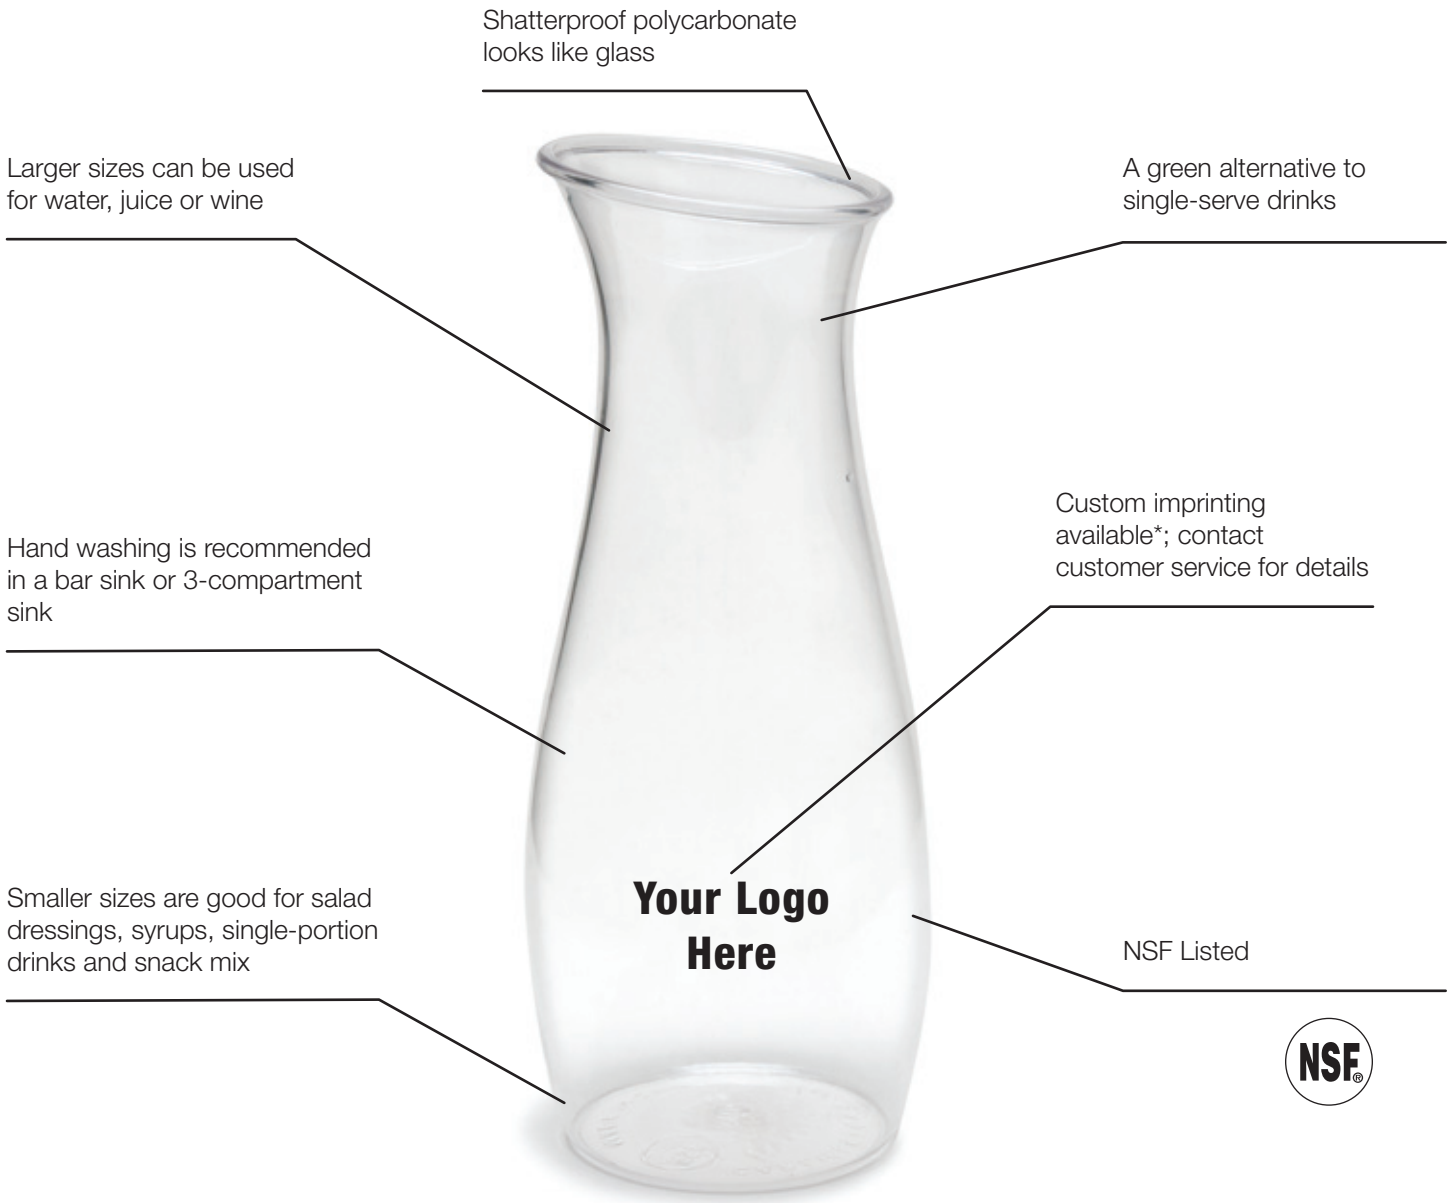

Cascata Carafes

Endless Possibilities

Stylish, upscale shape looks attractive on tabletops and buffets, while offering convenient beverage service. Our Cascata Carafes have multiple dispensing applications including water, juice, wine and salad dressings.

Features

Ergonomic Shape

Body is easy to hold and angled rim provides a drip-free pour

Multiple Sizes

Four sizes available for a variety of options

Portion Control

All sizes have capacity marks

Lids Available

Snap-on lids available in solid or hinged styles

Prod No	Description	Capacity Marks	Glass Rack	Color	Pack
Cascata Carafes & Lids					
70900 ▲◆	0.25 Liter Carafe	6 oz, 8 oz, 0.25L	RW30-1	07	12 ea
70901 ▲◆	0.50 Liter Carafe	0.5L	RW20-2	07	12 ea
70902 ▲◆	1 Liter Carafe	1.0L	RG16-5	07	6 ea
70903 ▲◆	1.5 Liter Carafe	1.5L	RG9-5	07	12 ea
70904 ▲	Flat Carafe Lid (fits 70901, 70902, 70903)	—	—	02	12 ea
70905 ▲	Hinged Carafe Lid (fits 70901, 70902, 70903)	—	—	02	12 ea