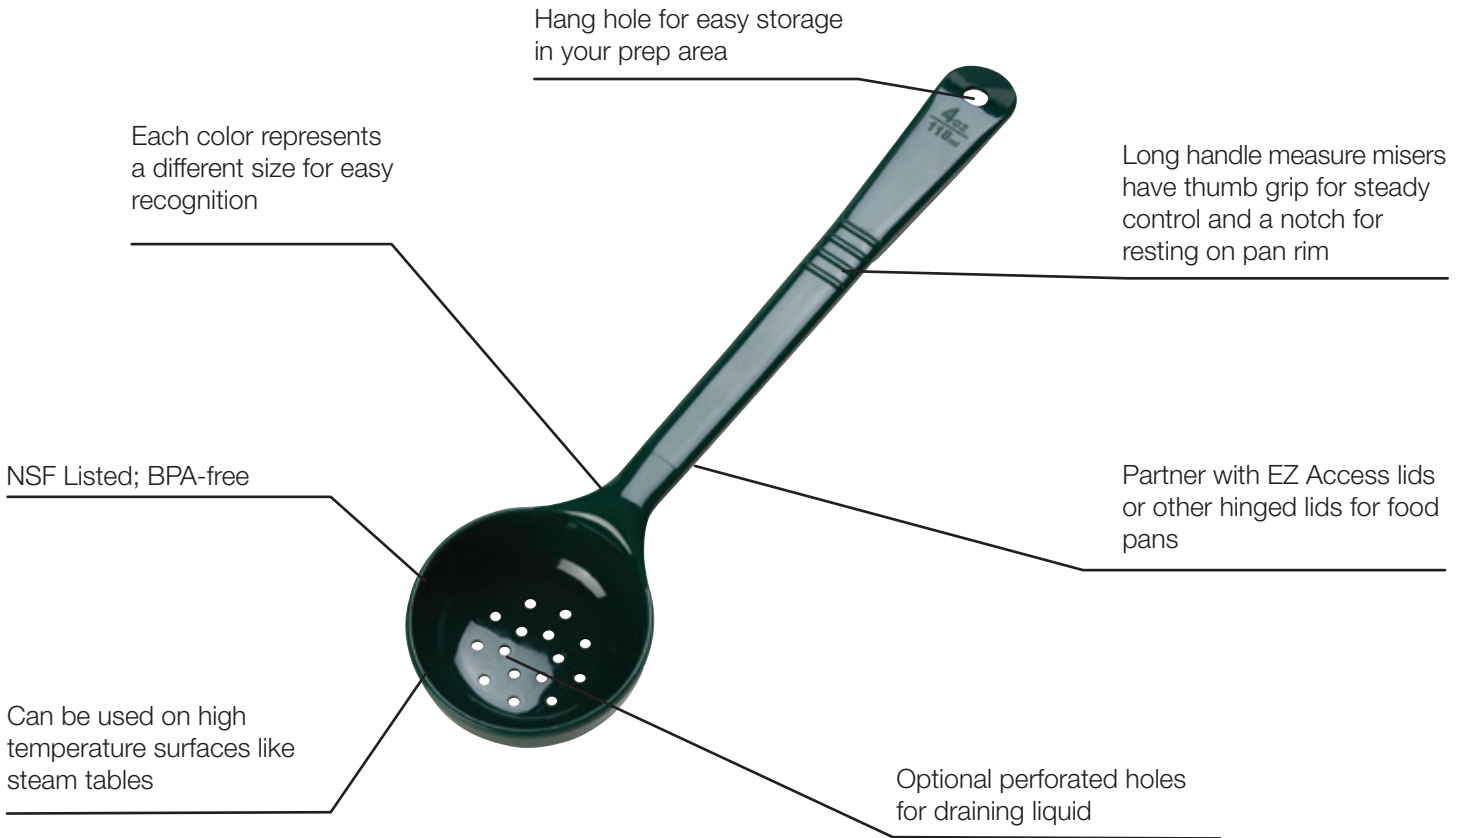

Prod No Description Color Pack

Color-Coded Measure Misers

Short Handle

4921 Δ	1 oz, 6.5" Solid Spoon	04, 89	12 ea
4923 Δ	1 oz, 6.5" Perforated Spoon	04	12 ea
4932 Δ	1.25 oz, 7.25" Solid Spoon	75	12 ea
4965 Δ	1.25 oz, 7.25" Perforated Spoon	75	12 ea
4922 Δ	1.5 oz, 7" Solid Spoon	01	12 ea
4961 Δ	1.5 oz, 7" Perforated Spoon	01	12 ea
4924 Δ	2 oz, 7.10" Solid Spoon	05, 89	12 ea
4962 Δ	2 oz, 7.10" Perforated Spoon	05, 89	12 ea
4925 Δ	2.5 oz, 7.10" Solid Spoon	24	12 ea
4963 Δ	2.5 oz, 7.10" Perforated Spoon	24	12 ea
4926 Δ	3 oz, 8" Solid Spoon	02, 89	12 ea
4927 Δ	3 oz, 8" Perforated Spoon	02	12 ea
4928 Δ	4 oz, 8.25" Solid Spoon	08, 89	12 ea
4929 Δ	4 oz, 8.25" Perforated Spoon	08	12 ea
4933 Δ	5 oz, 8.62" Solid Spoon	06	12 ea
4966 Δ	5 oz, 8.62" Perforated Spoon	06	12 ea
4930 Δ	6 oz, 8.62" Solid Spoon	03, 89	12 ea
4967 Δ	6 oz, 8.62" Perforated Spoon	03	12 ea
4964 Δ	6 oz, 8.62" Deep Cup Perforated Spoon	03	12 ea
4931 Δ	8 oz, 8.62" Solid Spoon	14	12 ea
4968 Δ	8 oz, 8.62" Perforated Spoon	14	12 ea

Prod No Description Color Pack

Color-Coded Measure Misers

Long Handle

3956 Δ	1 oz, 11.5" Solid Spoon	04, 89	12 ea
3957 Δ	1 oz, 11.25" Perforated Spoon	04	12 ea
3958 Δ	1.5 oz, 11.5" Solid Spoon	01	12 ea
3959 Δ	1.5 oz, 11.5" Perforated Spoon	01	12 ea
3960 Δ	2 oz, 11.9" Solid Spoon	05, 89	12 ea
3961 Δ	2 oz, 11.9" Perforated Spoon	05	12 ea
3970 Δ	3 oz, 11.75" Solid Spoon	02	12 ea
3971 Δ	3 oz, 11.75" Perforated Spoon	02	12 ea
3980 Δ	4 oz, 13" Solid Spoon	08, 89	12 ea
3981 Δ	4 oz, 13" Perforated Spoon	08, 89	12 ea
3990 Δ	6 oz, 13.4" Solid Spoon	03	12 ea
3991 Δ	6 oz, 13.4" Perforated Spoon	03	12 ea
3992 Δ	8 oz, 13.25" Solid Spoon	14	12 ea
3993 Δ	8 oz, 13.25" Perforated Spoon	14	12 ea

NSF Listed products are designated with a Δ and may be prefixed with an N

For more information visit www.carlislefsp.com/color-coded-measure-misers

©2019 Carlisle FoodService Products | Oklahoma City, OK 73131 | www.carlislefsp.com | 800.654.8210