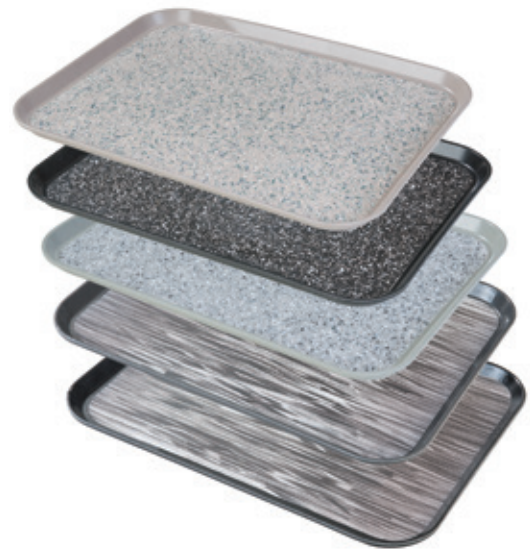

Dinex Non-Skid Trays

Innovation for Meal Delivery.

A breakthrough in traytop dining. Only Dinex offers a truly non-skid fiberglass tray. Maintain a lasting beautiful appearance and save money by eliminating paper tray covers. Remove over one ton of paper waste for every 100 beds per year. Your budget and the environment will thank you.

Benefits

Anti-Slip

Features molded-on non-skid surface to keep items securely in place

Durable Fiberglass

Stain, scratch and odor resistant

Lasting

Non-fading print

Reinforced Edges

Reduces chipping and cracking

Non-slip surface printed with exclusive non-fading inks; molded-on finish stays bonded and continues to perform even after years of washing

Reinforced edges resist chipping

Prod No	Description	Color	Pack
Non-Skid Fiberglass Trays			
DXSMC1418NSM Δ	14" × 18" Non-Skid Fiberglass Tray, Marbled Pattern	03, 23, 31	12 ea
DXSMC1520NSM Δ	15" × 20" Non-Skid Fiberglass Tray, Marbled Pattern	03, 23, 31	12 ea
DXSMC1418NSQ Δ	14" × 18" Non-Skid Fiberglass Tray, Quarry Pattern	03, 44	12 ea
DXSMC1520NSQ Δ	15" × 20" Non-Skid Fiberglass Tray, Quarry Pattern	03, 44	12 ea