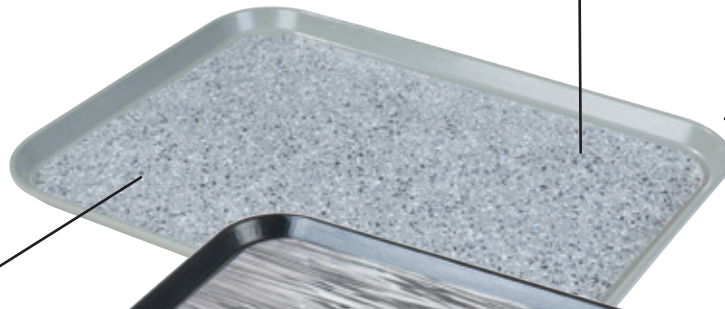

Dinex Non-Skid Trays

Innovation for Meal Delivery.

A breakthrough in traytop dining. Only Dinex offers a truly non-skid fiberglass tray. Maintain a lasting beautiful appearance and save money by eliminating paper tray covers. Remove over one ton of paper waste for every 100 beds per year. Your budget and the environment will thank you.

Benefits

Anti-Slip

Features molded-on non-skid surface to keep items securely in place

Durable Fiberglass

Stain, scratch and odor resistant

Lasting

Non-fading print

Reinforced Edges

Reduces chipping and cracking

Non-slip surface printed with exclusive non-fading inks; molded-on finish stays bonded and continues to perform even after years of washing

Reinforced edges resist chipping

Dishwasher safe and easy to clean; non-metal brush suggested for scrubbing

NSF Listed; 2-year limited warranty

Fits standard equipment

Easily update your current traytop presentation with new quarry pattern available in black and graphite fiberglass