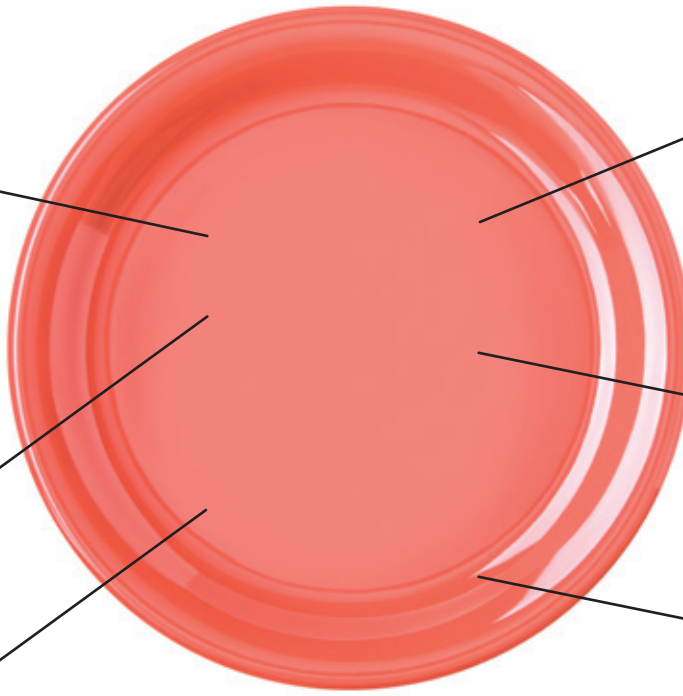

High quality, heavy weight melamine dinnerware with the look and feel of china without the replacement cost

See a return on investment in less than 18 months in most operations after switching to Durus from china

Reduce your dinnerware drying time due to the advanced Durus foot design and slick water-sheeting glazed surface

Mix and match Durus side dishes with china plates for a beautiful tabletop that costs less to maintain

Safe for temperatures up to 212°F

Dishwasher safe

Prod No	Description	Color	Pack
Durus Narrow Rim Plates			
43000 ▲	10.5" 3-Compartment Plate	42	12 ea
43002 ▲	10.5" Dinner Plate	02, 09, 14, 22, 42, 52	12 ea
43004 ▲	9" Dinner Plate	02, 09, 14, 22, 42, 52, 58, 71	24 ea
43006 ▲	7.25" Salad Plate	02, 09, 14, 22, 42, 52	48 ea
43008 ▲	6.5" Pie Plate	02, 03, 09, 14, 22, 42, 52, 71	48 ea
Durus Wide Rim Plates			
43024 ▲	12" Dinner Plate	02	12 ea
43010 ▲	10.5" Dinner Plate	02, 14, 22, 42, 52	12 ea
43012 ▲	9" Dinner Plate	02, 09, 14, 22, 42, 52	24 ea
43016 ▲	7.5" Salad Plate	02	48 ea
43018 ▲	6.5" Pie Plate	02, 14, 42	48 ea
Durus Oval Platters			
43080 ▲	13.5" x 10.5" Oval Platter	02, 09, 14, 22, 42, 52, 71	12 ea
43082 ▲	12" x 9.25" Oval Platter	02, 03, 09, 14, 22, 42, 52, 58, 71	12 ea
43086 ▲	9.5" x 7.25" Oval Platter	02, 03, 22, 42, 52	24 ea
Durus Bowls & Cup			
43030 ▲	20 oz, 12" Chef Salad/Pasta Bowl	02, 03, 09, 14, 22, 42, 52, 58	12 ea
43032 ▲	16 oz, 7.5" Rimmed Bowl	02, 03, 09, 14, 22, 52	24 ea
43034 ▲	13 oz, 9.25" Pasta/Soup/Salad Bowl	02, 09, 14, 22, 42, 52, 58	24 ea
43036 ▲	12 oz, 7.25" Rimmed Bowl	02, 09, 14, 22, 42, 52, 71	24 ea
43038 ▲	10 oz, 5.38" Rimmed Nappie Bowl	02, 09, 14, 22, 42, 52	24 ea
43040 ▲	6 oz, 6" Rimmed Bowl	02, 09, 14, 22, 42, 52	48 ea
43042 ▲	4.5 oz, 4.75" Rimmed Fruit Bowl	02, 09, 14, 22, 42, 52, 58, 71	48 ea
43050 ▲	7 oz, 4" Bouillon Cup	02, 03, 09, 14, 22, 42, 52, 71	48 ea

NSF Listed products are designated with a ▲ and may be prefixed with an N
Note: Melamine Dinnerware is not recommended for microwave