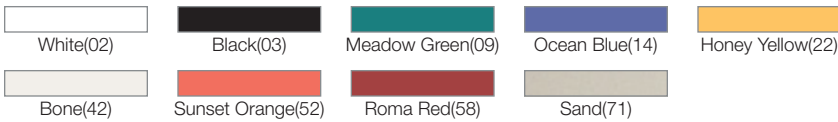

High quality, heavy weight melamine dinnerware with the look and feel of china without the replacement cost

See a return on investment in less than 18 months in most operations after switching to Durus from china

Reduce your dinnerware drying time due to the advanced Durus foot design and slick water-sheeting glazed surface

Mix and match Durus side dishes with china plates for a beautiful tabletop that costs less to maintain

Safe for temperatures up to 212°F

Dishwasher safe

Prod No	Description	Color	Pack
Durus Narrow Rim Plates			
43000 ▲	10.5" 3-Compartment Plate	42	12 ea
43002 ▲	10.5" Dinner Plate	02, 09, 14, 22, 42, 52	12 ea
43004 ▲	9" Dinner Plate	02, 09, 14, 22, 42, 52, 58, 71	24 ea
43006 ▲	7.25" Salad Plate	02, 09, 14, 22, 42, 52	48 ea
43008 ▲	6.5" Pie Plate	02, 03, 09, 14, 22, 42, 52, 71	48 ea
Durus Wide Rim Plates			
43024 ▲	12" Dinner Plate	02	12 ea
43010 ▲	10.5" Dinner Plate	02, 14, 22, 42, 52	12 ea
43012 ▲	9" Dinner Plate	02, 09, 14, 22, 42, 52	24 ea
43016 ▲	7.5" Salad Plate	02	48 ea
43018 ▲	6.5" Pie Plate	02, 14, 42	48 ea
Durus Oval Platters			
43080 ▲	13.5" x 10.5" Oval Platter	02, 09, 14, 22, 42, 52, 71	12 ea
43082 ▲	12" x 9.25" Oval Platter	02, 03, 09, 14, 22, 42, 52, 58, 71	12 ea
43086 ▲	9.5" x 7.25" Oval Platter	02, 03, 22, 42, 52	24 ea
Durus Bowls & Cup			
43030 ▲	20 oz, 12" Chef Salad/Pasta Bowl	02, 03, 09, 14, 22, 42, 52, 58	12 ea
43032 ▲	16 oz, 7.5" Rimmed Bowl	02, 03, 09, 14, 22, 52	24 ea
43034 ▲	13 oz, 9.25" Pasta/Soup/Salad Bowl	02, 09, 14, 22, 42, 52, 58	24 ea
43036 ▲	12 oz, 7.25" Rimmed Bowl	02, 09, 14, 22, 42, 52, 71	24 ea
43038 ▲	10 oz, 5.38" Rimmed Nappie Bowl	02, 09, 14, 22, 42, 52	24 ea
43040 ▲	6 oz, 6" Rimmed Bowl	02, 09, 14, 22, 42, 52	48 ea
43042 ▲	4.5 oz, 4.75" Rimmed Fruit Bowl	02, 09, 14, 22, 42, 52, 58, 71	48 ea
43050 ▲	7 oz, 4" Bouillon Cup	02, 03, 09, 14, 22, 42, 52, 71	48 ea

NSF Listed products are designated with a ▲ and may be prefixed with an N
Note: Melamine Dinnerware is not recommended for microwave