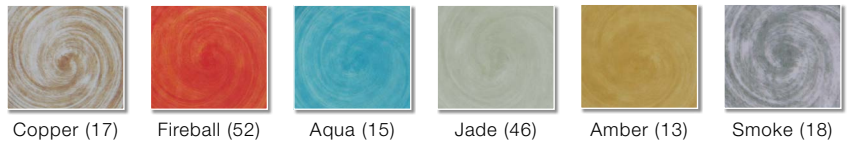

Mingle Dinnerware

Product No	Description	Pack	Cs Wt/Cube
54001	11" Mingle Dinner Plate	12 ea	14.30/0.50
54002	9" Mingle Salad Plate	12 ea	9.35/0.35
54003	9", 28.5 oz Mingle Rimmed Soup	6 ea	4.29/0.27
54004	7", 27 oz Mingle Ice Cream Bowl	12 ea	7.29/0.47
54005	6", 17 oz Mingle Bowl	12 ea	9.57/0.38
54006	12.5" Mingle Charger Plate	12 ea	14.25/0.94
54007	7" Mingle Bread & Butter Plate	12 ea	8.40/0.40
54013	12", 4.8 qt Mingle Large Serving Bowl	6 ea	9.77/0.89
54018	5", 4.5 oz Mingle Fruit Bowl	48 ea	9.57/0.38
54019	8", 35.5 oz Mingle Cereal Bowl	12 ea	10.01/0.65