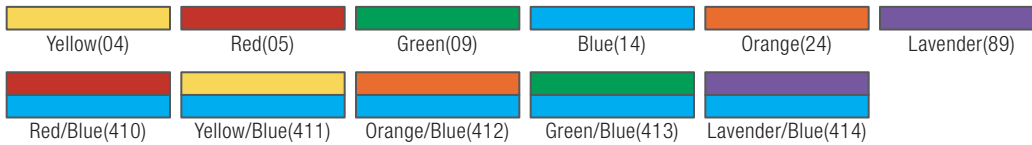

Prod No	Description	Glass Dia*	Glass Height	Color	Pack
20-Compartment NeWave Glass Rack - Compartment Size 3.81" Dia					
RW20 Δ	20-Compartment with Integrated Extender	3.56"	4.75"	14	4 ea
RW20-1 Δ	20-Compartment with 2 Extenders	3.56"	6.34"	14	3 ea
RW20-2 Δ	20-Compartment with 3 Extenders	3.56"	7.94"	14	2 ea
RW20-3 Δ	20-Compartment with 4 Extenders	3.56"	9.5"	14	2 ea
REW20S	20-Compartment Extender	3.56"	1.5"	14	6 ea
20-Compartment Color-Coded NeWave Glass Rack—Compartment Size 3.81" Dia					
RW20-C Δ	20-Compartment with Integrated Extender	3.56"	4.75"	410, 411, 412, 413, 414	4 ea
RW20-1C Δ	20-Compartment with 2 Extenders	3.56"	6.34"	410, 411, 412, 413, 414	3 ea
RW20-2C Δ	20-Compartment with 3 Extenders	3.56"	7.94"	410, 411, 412, 413, 414	2 ea
RW20-3C Δ	20-Compartment with 4 Extenders	3.56"	9.5"	410, 411, 412, 413, 414	2 ea
RW20-4C Δ	20-Compartment with 5 Extenders	3.56"	11.1"	410, 411, 412, 413, 414	1 ea
REW20SC	20-Compartment Divided Extender	3.56"	1.5"	04, 05, 09, 24, 89	6 ea
30-Compartment NeWave Glass Rack - Compartment Size 3.13" Dia					
RW30 Δ	30-Compartment with Integrated Extender	2.88"	4.75"	14	4 ea
RW30-1 Δ	30-Compartment with 2 Extenders	2.88"	6.34"	14	3 ea
RW30-2 Δ	30-Compartment with 3 Extenders	2.88"	7.94"	14	2 ea
RW30-3 Δ	30-Compartment with 4 Extenders	2.88"	9.5"	14	2 ea
REW30S	30-Compartment Extender	2.88"	1.5"	14	6 ea
30-Compartment Color-Coded NeWave Glass Rack—Compartment Size 3.13" Dia					
RW30-C Δ	30-Compartment with Integrated Extender	2.88"	4.75"	410, 411, 412, 413, 414	4 ea
RW30-1C Δ	30-Compartment with 2 Extenders	2.88"	6.34"	410, 411, 412, 413, 414	3 ea
RW30-2C Δ	30-Compartment with 3 Extenders	2.88"	7.94"	410, 411, 412, 413, 414	2 ea
RW30-3C Δ	30-Compartment with 4 Extenders	2.88"	9.5"	410, 411, 412, 413, 414	2 ea
RW30-4C Δ	30-Compartment with 5 Extenders	2.88"	11.1"	410, 411, 412, 413, 414	1 ea
REW30SC	30-Compartment Divided Extender	3.56"	1.5"	04, 05, 09, 24, 89	6 ea

NSF Listed products are designated with a **Δ** and may be prefixed with an N

* Dimensions shown are for the recommended maximum glass size for the compartment