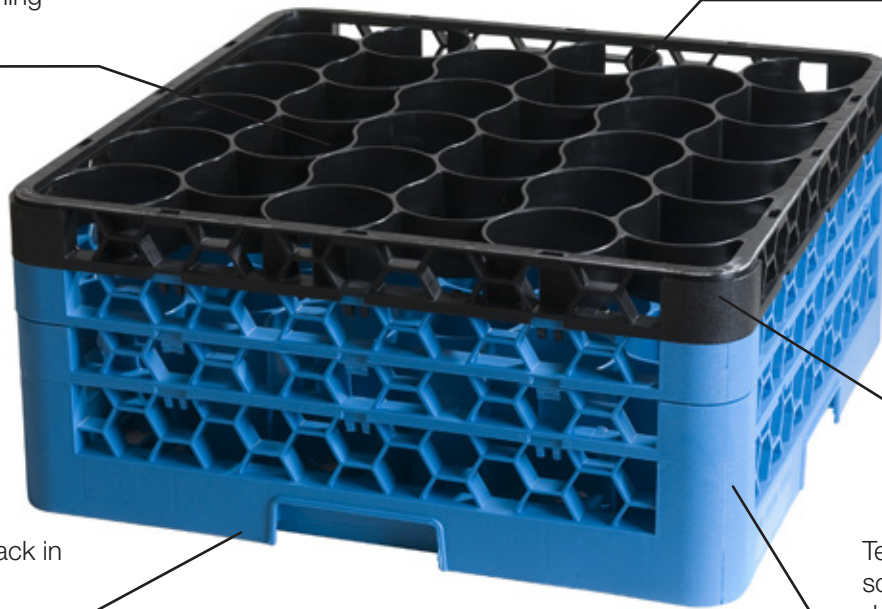

Benefits

Honeycomb Design

Allows a free flow of soap and water and balanced weight dispersion when racks are stacked high

Compatible Stacking

Fits standard dish racks ensuring a smooth transition to Carlisle washracks without interrupting workflow

Fit More Glasses

Save on chemical cost washing more glasses per cycle

Color-Coded Extenders

For convenient identification

Available in six color choices to make identifying rack size and matching glassware easy

Double-wall construction provides maximum strength and provides protection from glassware breakage

Open wall design facilitates superior washing and fast drying

The most durable rack in the market

Textured finish reduces scratches, improves durability and provides a secure grip