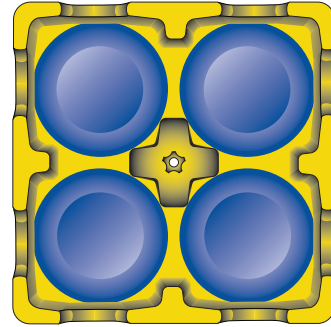

Optimizer Adjustable Dish Dolly Guide

TRANSPORTATION

ADS8 Layout for 5.5" round plates

ADS8 Layout for 6.5" round plates

ADS4 Layout for 7.5" round plates and 6" square plates

ADS4 Layout for 9" round plates

ADS4 Layout for 11" round plates and 8.5" square plates

ADS4 Layout for 12" round plates

ADD4 Layout for 9.88" to 11.25" round plates

ADD4 Layout for 11.38" to 12.5" round plates, 8.5" to 10.5" square plates and 13.5" by 10.5" platters

ADD6 Layout for 12" by 9" to 9.5" by 7.25" platters, 5.5" to 8" and 5.5" to 12" round plates

ADD6 Layout for 10" by 14.5" trays and 7.5" and 10" round plates

ADD6 Layout for 12" by 9.25" to 9.5" by 7.25" platters

ADD6 Layout for 8.38" to 9.75" round plates

ADD6 Layout for 8" to 8.25" round plates

ADD6 Layout with 2 Additional Dividers for 5.5" to 7.88" round plates