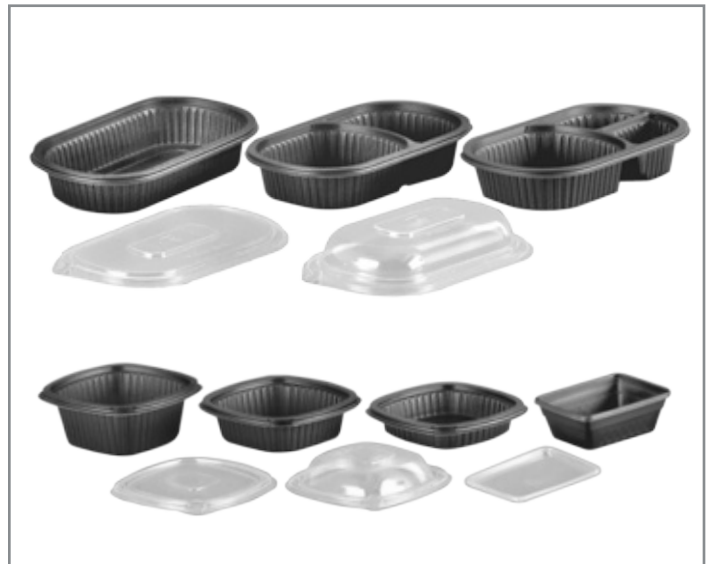

# Proex Disposable Food Containers

## Increase Grab & Go Sales

Dinex offers microwaveable food containers designed to serve, reheat and store to-go food; hot or cold. Working directly with end-users we developed the most easy-to-use food containers allowing food quality to shine through. Our variety of shapes and sizes makes it convenient for grab-and-go applications in restaurants, hospitals, cafeterias or schools.

### Salad Container

Comes with shelf-pro to segregate the ingredients