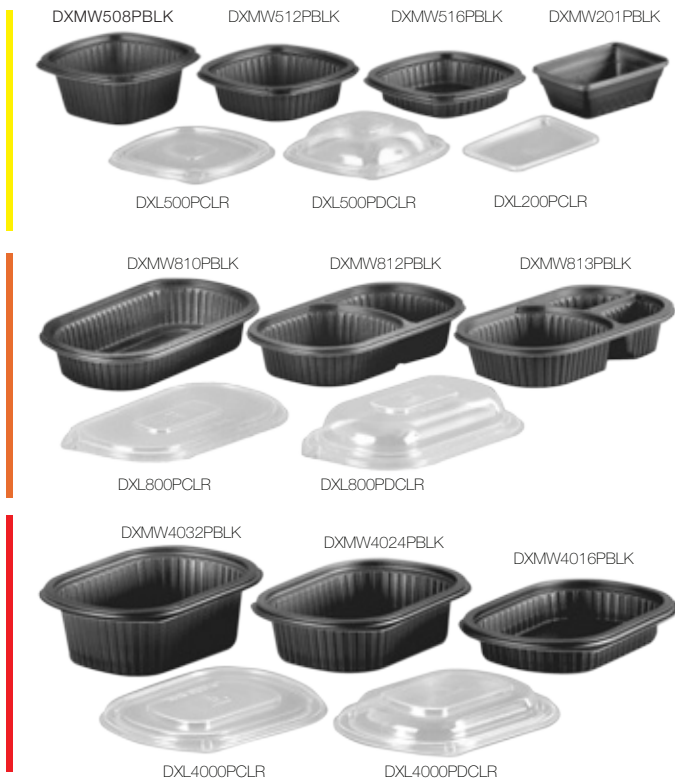

Item Number	Description	Dimensions	Capacity	Case Pack
DXMW508PBLK*	Square Container – Black Microwaveable	5.654" x 5.654 x 1.125"	8oz	500
DXMW512PBLK	Square Container – Black Microwaveable	5.654" x 5.654 x 1.625"	12oz	500
DXMW516PBLK	Square Container – Black Microwaveable	5.654" x 5.654 x 2.25"	16oz	500
DXL500PCLR	Clear Flat Lid – Fits Square Side Dish Container	5.766" x 5.766"	–	500
DXL500PDCLR	Clear Dome Lid – Fits Square Side Dish Container	5.766" x 5.766" x 1.2"	–	500
DXMW201PBLK*	Soufflé Dish – Black Microwaveable	4.688" x 3.601" x 1.75"	8oz	300
DXL200PCLR*	Clear Flat Lid – Fits DXMW201PBLK	4.725" x 3.637"	–	300
DXMW810PBLK	One Compartment Large Entrée – Black Microwaveable	9.505" x 5.942" x 1.875"	32oz	250
DXMW812PBLK	Two Compartment Large Entrée – Black Microwaveable	9.505" x 5.942" x 1.875"	18/10oz	250
DXMW813PBLK	Three Compartment Large Entrée – Black Microwaveable	9.505" x 5.942" x 1.875"	18/4/4oz	250
DXL800PCLR	Clear Flat Lid – Fits Large Entrée Containers	9.8" x 6.045"	–	250
DXL800PDCLR	Clear Dome Lid – Fits Large Entrée Containers	9.8" x 6.045" x 1.625"	–	250
DXMW4016PBLK	Medium Entrée – Black Microwaveable	7.803" x 6.027" x 1.33"	16oz	250
DXMW4024PBLK	Medium Entrée – Black Microwaveable	7.803" x 6.027" x 2"	24oz	250
DXMW4032PBLK*	Medium Entrée – Black Microwaveable	7.803" x 6.027" x 2.815"	32oz	250
DXL4000PCLR*	Clear Flat Lid – Fits Medium Entrée Container	7.8" x 6.07"	–	250
DXL4000PDCLR	Clear Dome Lid – Fits Medium Entrée Container	7.8" x 6.07" x .94"	–	250
DXMW5401PBLK*	Round 7.25" – Black Microwaveable	7.25" dia x 1.625"	20oz	300
DXL5400PCLR*	Clear Flat Lid – Fits Round Container or Bowl	7.311" dia.	–	300
DXL5400PDCLR	Clear Dome Lid – Fits Round Container or Bowl	7.311" dia. x .75"	–	300
DXMW912PBLK	Casserole Dish – Black Microwaveable	8.062" x 5.45" x 1.2"	12oz	250
DXMW916PBLK	Casserole Dish – Black Microwaveable	8.062" x 5.45" x 1.5"	16oz	250
DXL900PDCLR	Clear Dome Lid – Fits Casserole Containers	8.217" x 5.56"	–	250
DX5402PCLR	Salad/Dessert Bowl – Clear	7.25" dia. x 2"	24oz	300
DXT5400PCLR*	Flat Insert for Round Container or Bowl	7.311" dia. x .313"	–	300
DXT5400PDCLR	Dome Insert for Round Container or Bowl	7.311" dia. x .75"	–	300

*Run to order item.
Items identified as run to order have a longer lead-time.

Lids and containers are recyclable.

For more information visit www.carlislefsp.com/disposables

©2017 Carlisle FoodService Products | Oklahoma City, OK 73131 | www.carlislefsp.com | 800.654.8210