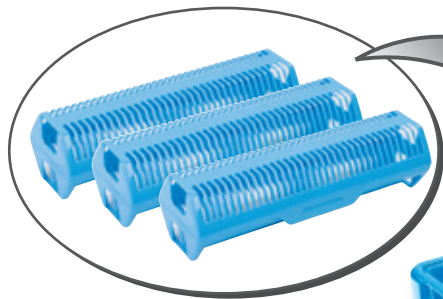

# Reusable Lid Washrack

*Individual slots keep lids separated for easy, thorough cleaning.*

- Stackable for easy storage
- Holds 36 mug or bowl lids
- Snap closure holds lids securely in place
- Fit three Reusable Lid Racks per open rack

**Reusable Lids** offer an eco-friendly alternative to disposables.

**Carlisle Open Rack w/Extender**  
Prod. No: RB1014

- Holds 3 reusable lid racks

Blue(14)

Prod No	Description	Color	Pack	Cs Wt/Cube	List Price
<b>Reusable Lids &amp; Washrack</b>					
DXRLWR1	Reusable Lid Washrack, 36 Lid Capacity	14	6 ea	5.25/1.26	120.00 cs
DX3000RL	Reusable Lid for Turnbury Mug/Bowl	—	250 cs	5.62/0.99	137.86 cs
DX3300RL	Reusable Lid for Turnbury Soup Bowl	—	250 cs	7.74/1.46	165.00 cs