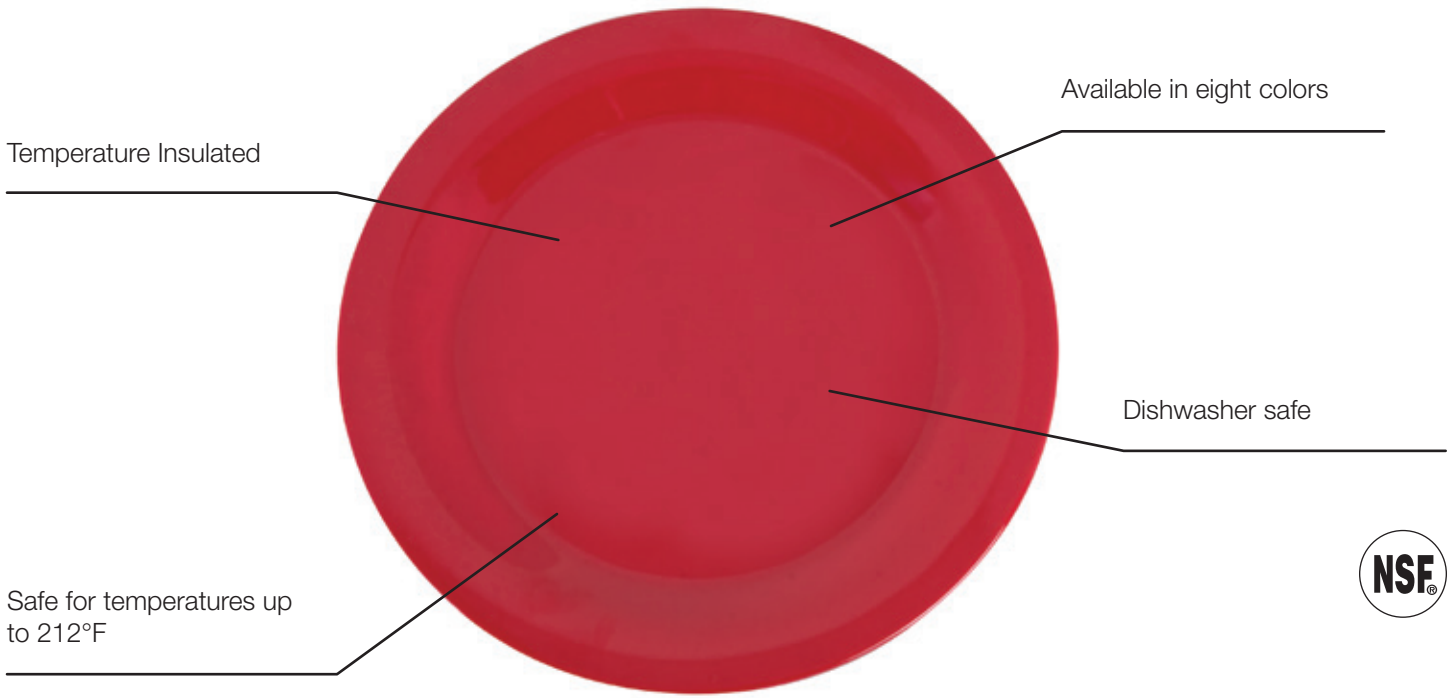

Sierrus™ Dinnerware

Mix. Match. Save.

Dress your dining table with the beauty and feel of china at a fraction of the price. Sierrus Dinnerware is a lighter weight version of our popular Durus design and can be mixed and matched for added versatility.

Resists drawing heat or cold away from food

Prod No	Description	Color	Pack
Sierrus Narrow Rim Plates			
33000 ▲	10.5" 3-Compartment Plate	02, 03, 05, 09, 14, 22, 42, 52	12 ea
33002 ▲	10.5" Dinner Plate	02, 03, 05, 09, 14, 22, 42, 52	12 ea
33004 ▲	9" Dinner Plate	02, 03, 05, 09, 14, 22, 42, 52	24 ea
33006 ▲	7.25" Salad Plate	02, 03, 05, 09, 14, 22, 42, 52	48 ea
33008 ▲	6.5" Pie Plate	02, 03, 05, 09, 14, 22, 42, 52	48 ea
Sierrus Wide Rim Plates			
33024 ▲	12" Dinner Plate	02, 03, 05, 14, 22, 42, 52	12 ea
33010 ▲	10.5" Dinner Plate	02, 05, 09, 14, 22, 42, 52	12 ea
33012 ▲	9" Dinner Plate	02, 03, 05, 09, 14, 22, 42, 52	24 ea
33016 ▲	7.5" Salad Plate	02, 03, 05, 09, 14, 22, 42, 52	48 ea
33018 ▲	6.5" Pie Plate	02, 03, 05, 09, 14, 22, 42, 52	48 ea
33020 ▲	5.5" Bread & Butter Plate	02, 03, 05, 09, 14, 22, 42, 52	48 ea
Sierrus Platters			
33080 ▲	13.5" x 10.5" Oval Platter	02, 03, 05, 09, 14, 22, 42, 52	12 ea
33082 ▲	12" x 9.25" Oval Platter	02, 03, 05, 09, 14, 22, 42, 52	12 ea
33086 ▲	9.5" x 7.25" Oval Platter	02, 03, 05, 09, 14, 22, 42, 52	24 ea
Sierrus Bowls & Cup			
33030 ▲	20 oz, 12" Chef Salad/Pasta Bowl	02, 03, 05, 09, 14, 22, 42, 52	12 ea
33032 ▲	16 oz, 7.5" Rimmed Bowl	02, 03, 05, 09, 14, 22, 42, 52	24 ea
33034 ▲	13 oz, 9.25" Pasta/Soup/Salad Bowl	02, 03, 05, 09, 14, 22, 42	24 ea
33036 ▲	12 oz, 7.25" Rimmed Bowl	02, 03, 05, 09, 14, 22, 42, 52	24 ea
33038 ▲	10 oz, 5.38" Rimmed Nappie Bowl	02, 03, 05, 09, 14, 22, 42, 52	24 ea
33040 ▲	6 oz, 6" Rimmed Bowl	02, 03, 05, 09, 14, 22, 42, 52	48 ea
33042 ▲	4.5 oz, 4.75" Rimmed Fruit Bowl	02, 03, 05, 09, 14, 22, 42, 52	48 ea