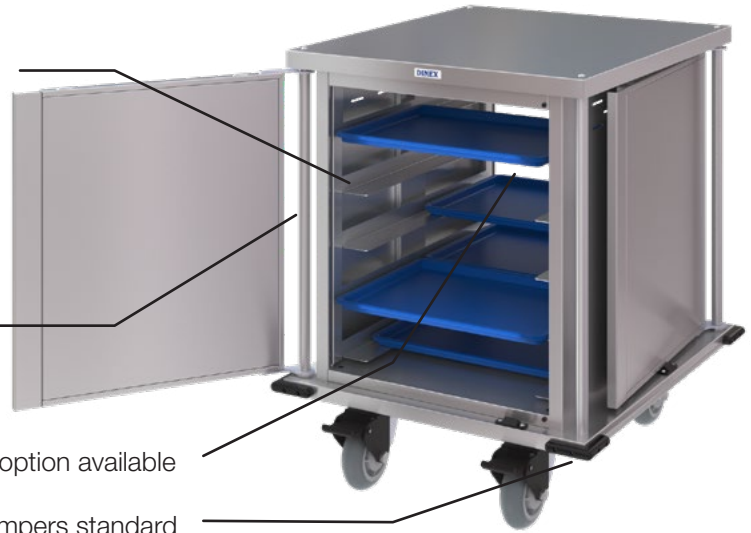

Other options available:
full perimeter bumper, floor
drain and and 3-sided top rail

Tray slides can
accommodate 14" x 18"
and 15" x 20" trays;

Standard 4-3/4" tray
spacing

Light and compact
with two vertical push
handles for easy
maneuverability

Pass-thru option available

Corner bumpers standard