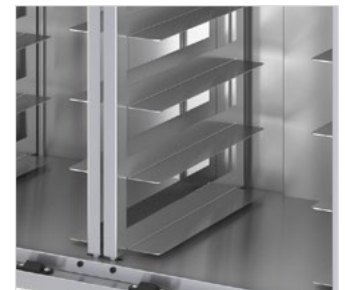

Totally Quiet Compact Carts

More Compact, Quiet Meal Delivery!

Designed to be four times quieter than traditional meal delivery carts, the Totally Quiet Compact meal delivery carts significantly reduce noise levels while in motion. The quality carts accommodate between eight and thirty-six trays, perfect for suiting to your specific facility size. Improve patient satisfaction and encourage restful healing with quiet meal delivery!

Choose between double doors, single doors, pass through styles, 2 trays per slide, 1 tray per slide, etc.

Versatile Tray Sizing

Standard 4-3/4" tray spacing accommodates 14" x 18" and 15" x 20" trays

DINEX

Other options available:
full perimeter bumper, floor
drain and and 3-sided top rail

Tray slides can
accommodate 14" x 18"
and 15" x 20" trays;

Standard 4-3/4" tray
spacing

Light and compact
with two vertical push
handles for easy
maneuverability