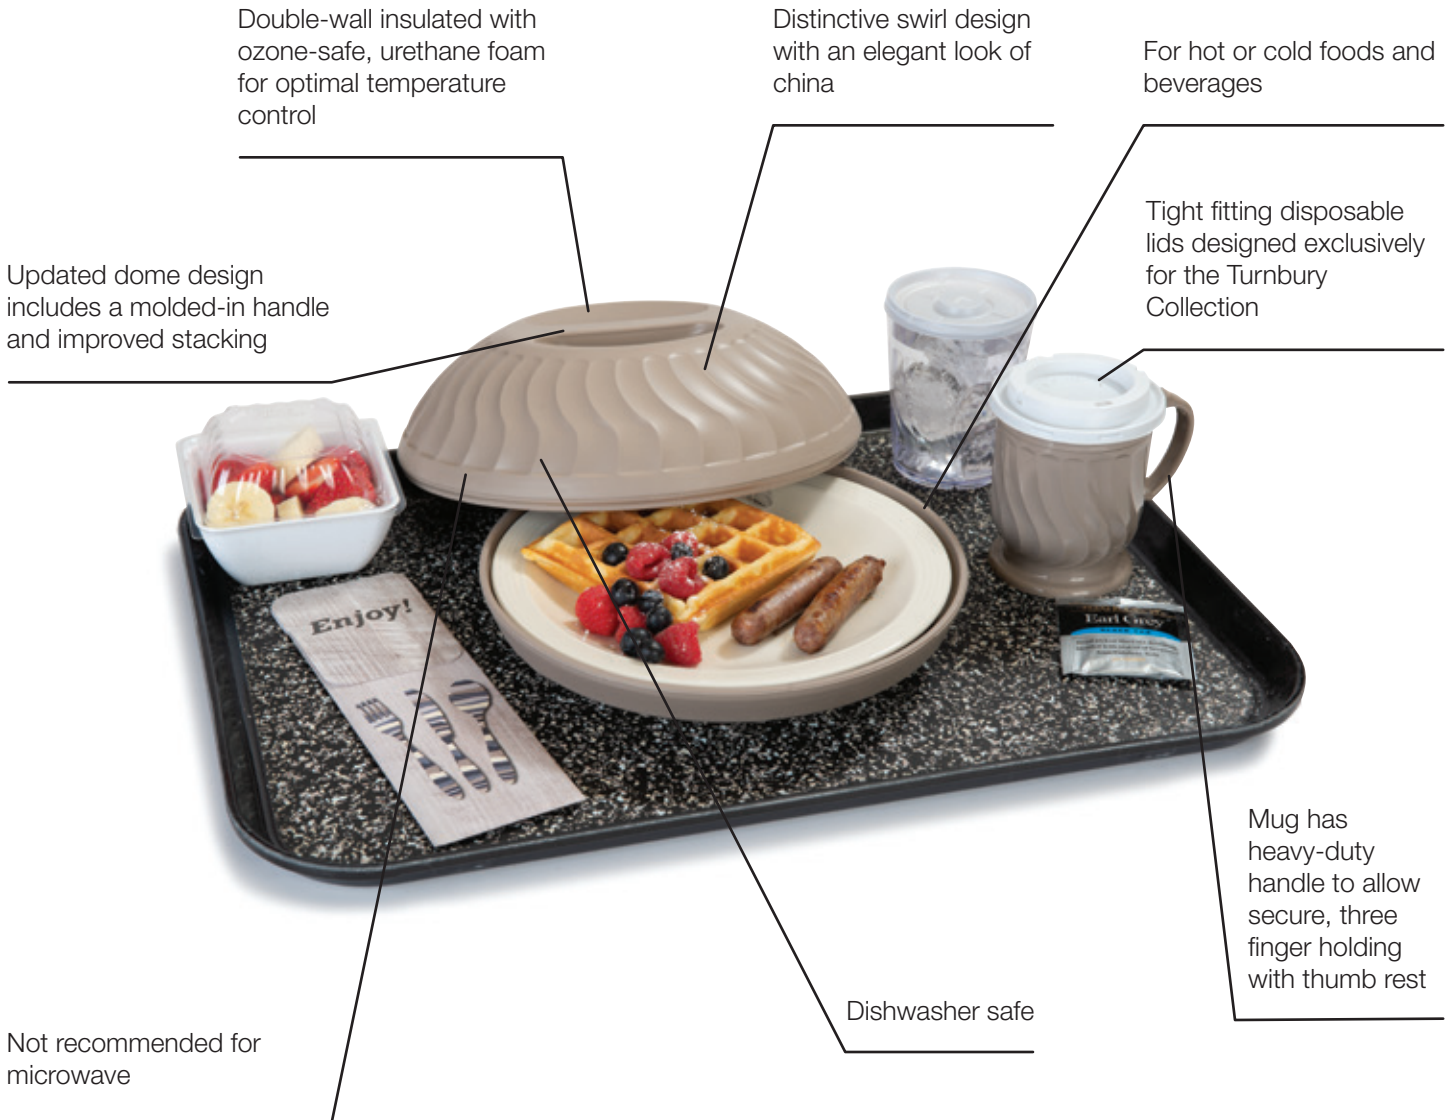

Prod No	Description	Disposable Lid	Glass Rack	Color	Diameter /Height	Pack
Onyx(03) Hunter Green(08) Latte(31) Graphite(44) Midnight Blue(50) Cranberry(61) Sage(84)						
Turnbury Insulated Entrée Dome						
DX3400	Insulated Dome	—	RPC	03, 08, 31, 50, 61, 84	10.00"/2.88"	12 ea
Turnbury Insulated Mug & Bowls						
DX3000	8 oz Turnbury Insulated Pedestal Base Mug	DX30008714, DX30008775	RC16-1	03, 08, 31, 50, 61, 84	3.50"/4.00"	48 ea
DX3200	5 oz Turnbury Insulated Pedestal Base Bowl	DX30008714, DX30008775	RG20	03, 08, 31, 50, 61, 84	3.50"/2.38"	48 ea
DX3300	9 oz Turnbury Insulated Pedestal Base Bowl	DX33008714, DX11830174	RG9	03, 08, 31, 50, 61, 84	4.38"/2.38"	48 ea
Disposable Lids						
DX30008714	Translucent Lid (fits DX3000, DX3200)	—	—	—	—	1,500 ea
DX11830174	Clear-view Dome Lid (fits DX3300)	—	—	—	—	1,000 ea
DX30008775	EZ-Sip White Lid (fits DX3000, DX3200)	—	—	—	4.38" w/Mug	1,000 ea
DX33008714	Translucent Lid (fits DX3300)	—	—	—	—	1,000 ea
DuraTherm Soup Lid						
DX3353	DuraTherm Insulated Soup Lid (fits DX5300, DX3300) (use with disposable lid)	—	RG9	03, 44	—	48 ea