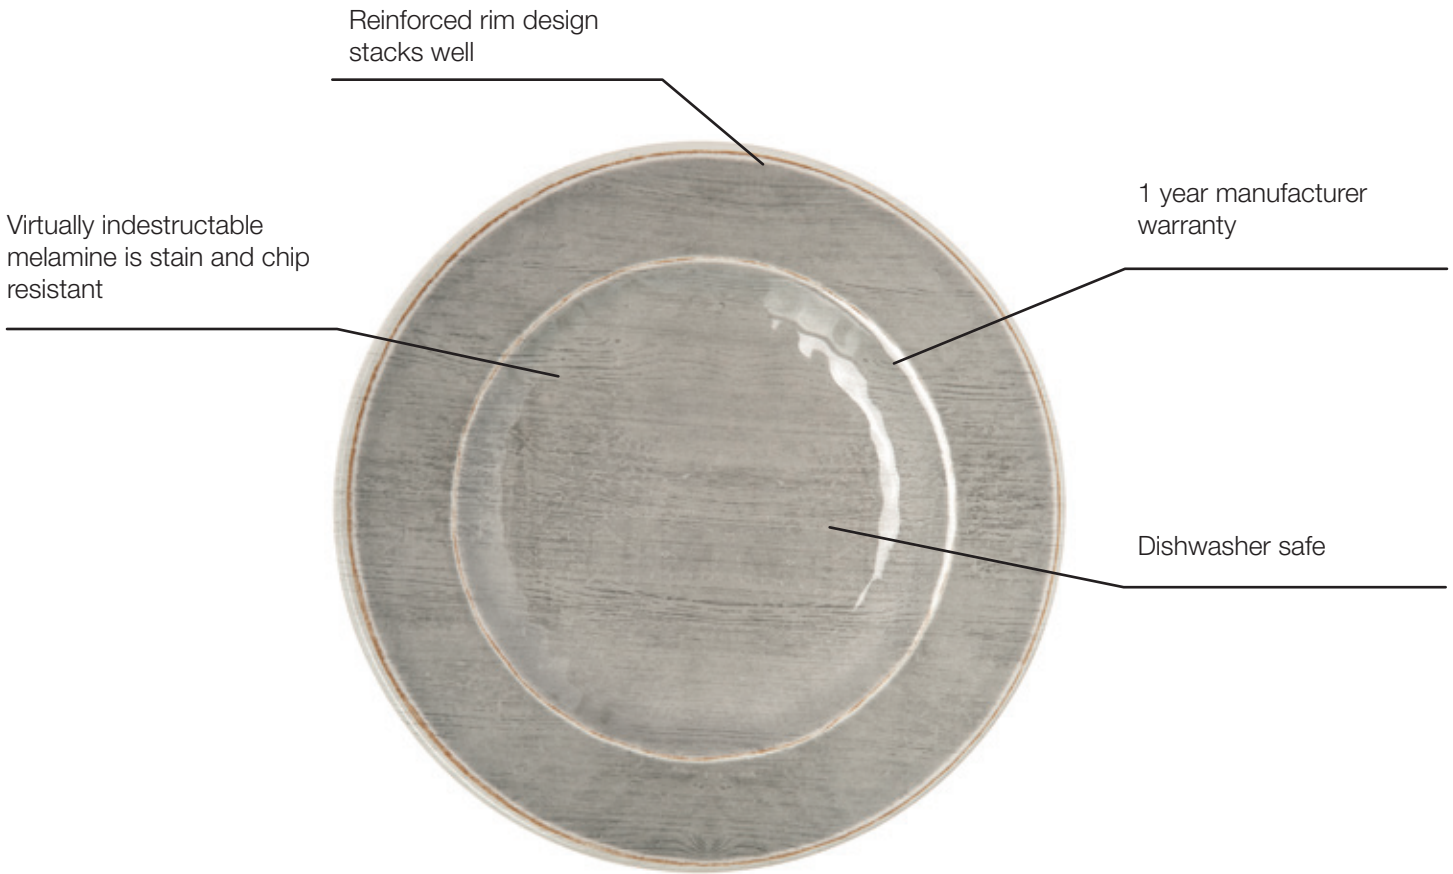

### Temperature Insulated

Resists drawing heat or cold away from food

### Strong

Heavy-weight melamine

### Gently Striped Design

Makes standardized plating a breeze

Prod No	Description	Color	Pack
<b>Grove Dinnerware</b>			
64001 <span style="color: blue;">▲</span>	11" Dinner Plate	06, 15, 18, 46, 70	12 ea
64002 <span style="color: blue;">▲</span>	9" Salad Plate	06, 15, 18, 46, 70	12 ea
64007 <span style="color: blue;">▲</span>	7" Bread & Butter Plate	06, 15, 18, 46, 70	12 ea
64020 <span style="color: blue;">▲</span>	12" x 8" Oval Plate	06, 15, 18, 46, 70	12 ea
64022 <span style="color: blue;">▲</span>	10.5" x 10.5" Square Dinner Plate	06, 15, 18, 46, 70	12 ea
64023 <span style="color: blue;">▲</span>	8.5" x 8.5" Square Salad Plate	06, 15, 18, 46, 70	12 ea
64003 <span style="color: blue;">▲</span>	9", 28.5 oz Soup Bowl	06, 15, 18, 46, 70	6 ea
64005 <span style="color: blue;">▲</span>	6", 17 oz Small Bowl	06, 15, 18, 46, 70	12 ea
64013 <span style="color: blue;">▲</span>	7", 27 oz Ice Cream Bowl	06, 15, 18, 46, 70	12 ea
64018 <span style="color: blue;">▲</span>	5", 4.5 oz Fruit Bowl	06, 15, 18, 46, 70	48 ea