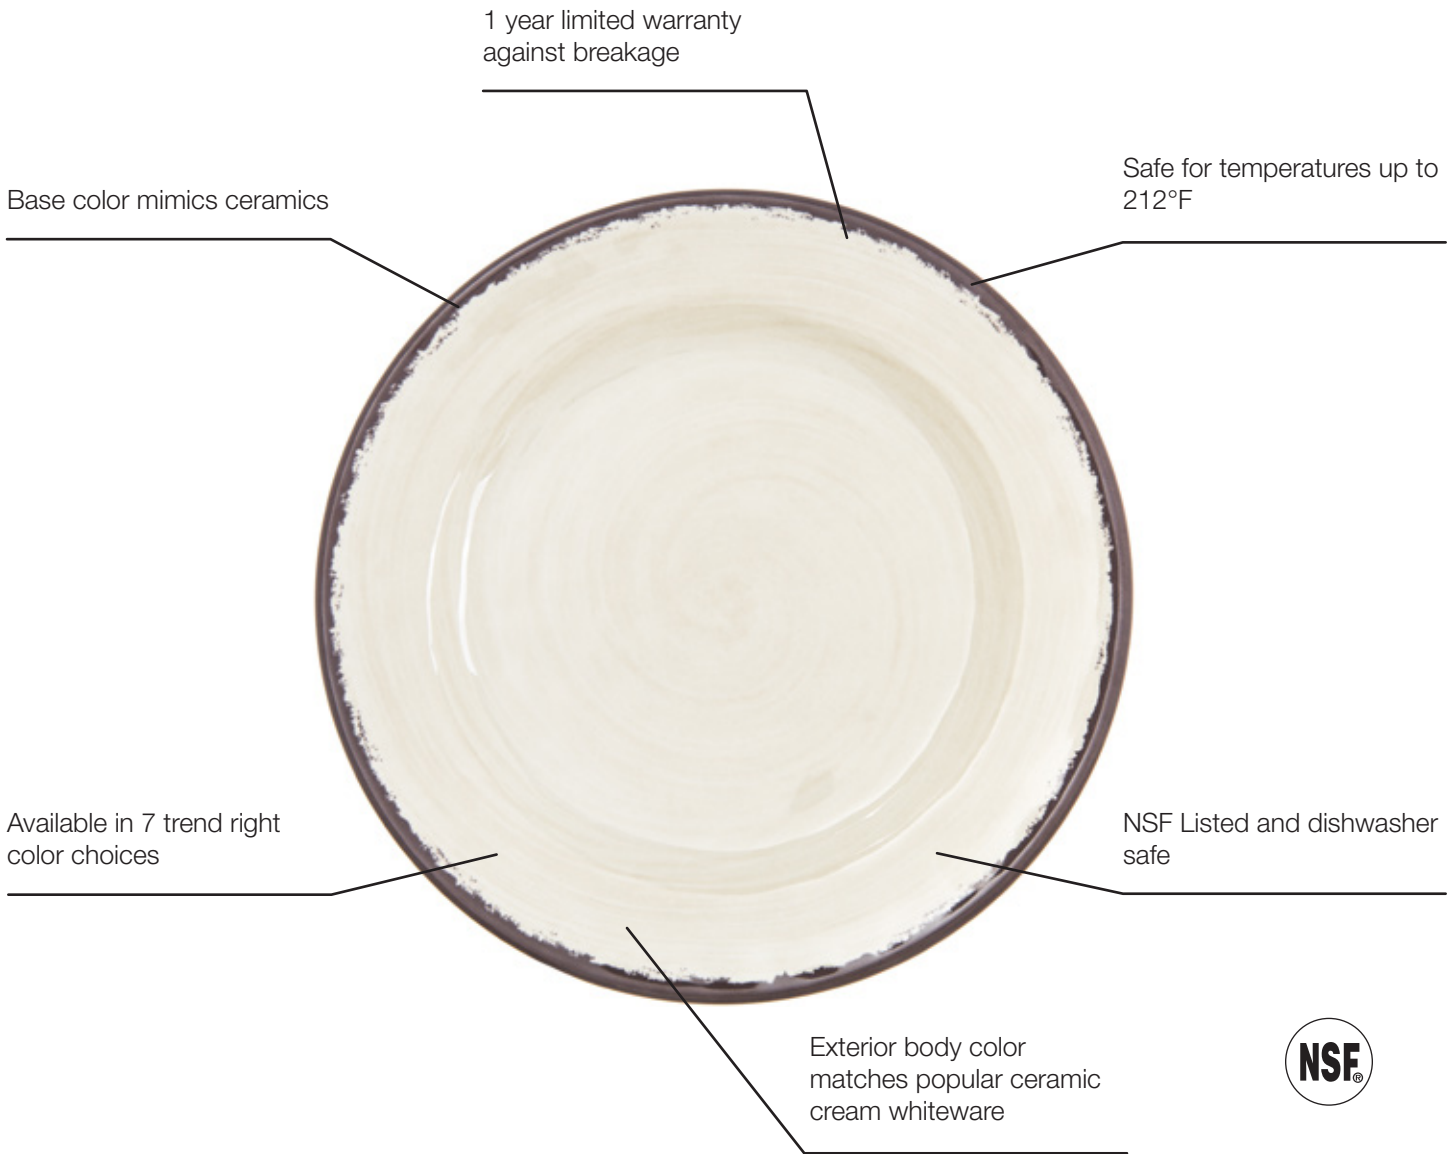

Mingle Dinnerware Collection

Focus On Fun

Mingle Dinnerware offers the high style of ceramics with the safety and durability of melamine. Mingle's swirl design draws your eye in and puts the focus on your culinary creations.

Features

Shatter Resistant

Perfect for patio or poolside dining where breakage is a concern

Fun

Vibrant colors and design add to your dining presentation

Durable

Look and feel of china without the replacement cost

Multi-Purpose

Employee dining, pool and resort dining, casual dining or buffet service

Prod No	Description	Color	Pack
Mingle Dinnerware			
54001 ▲	11" Dinner Plate	13, 15, 17, 18, 46, 52, 53	12 ea
54002 ▲	9" Salad Plate	13, 15, 17, 18, 46, 52, 53	12 ea
54003 ▲	9", 28.5 oz Rimmed Soup	13, 15, 17, 18, 46, 52, 53	6 ea
54004 ▲	7", 27 oz Ice Cream Bowl	13, 15, 17, 18, 46, 52, 53	12 ea
54005 ▲	6", 17 oz Bowl	13, 15, 17, 18, 46, 52, 53	12 ea
54007 ▲	7" Bread & Butter Plate	13, 15, 17, 18, 46, 52, 53	12 ea
54018 ▲	5", 4.5 oz Fruit Bowl	13, 15, 17, 18, 46, 52, 53	48 ea
54019 ▲	8", 35.5 oz Cereal Bowl	13, 15, 17, 18, 46, 52, 53	12 ea