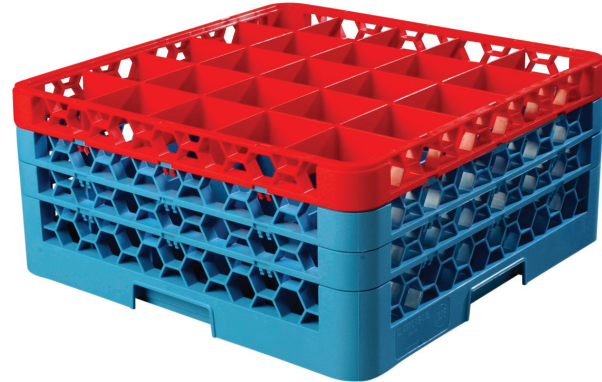

WASHRACK SIZING & EXTENDER HEIGHTS

Extender Heights

No Extender	3-1/8"
1 Extender	4-5/8"
2 Extenders	6-1/8"
3 Extenders	7-5/8"
4 Extenders	9-1/8"
5 Extenders	10-5/8"

Extenders are available in multiple colors including Blue (14), Yellow (04), Red (05), Green (09), Orange (24), Lavender (89)

Additional accessories can be found at www.carlislefsp.com

Washrack Sizing

Rack #	Description	Min Dia	Max Dia	Min Dia	Max Dia	Dia for Handles
Standard						
RG49	49 Compartment Glass Rack	2"	2-3/8"	51 mm	60 mm	2-7/8"
RG36	36 Compartment Glass Rack	2-3/8"	2-3/4"	60 mm	70 mm	3-5/8"
RG25	25 Compartment Glass Rack	2-3/4"	3-3/8"	70 mm	86 mm	4-3/8"
RG16	16 Compartment Glass Rack	3-3/8"	4-3/8"	86 mm	111 mm	5-5/8"
RG9	9 Compartment Glass Rack	4-3/8"	5-7/8"	111 mm	149 mm	7-3/4"

NeWave

RW30	Glass Rack w/ Integrated Extender 30 Compartment	2-5/8"	3"	67 mm	76 mm
RW20	Glass Rack w/ Integrated Extender 20 Compartment	3"	3-3/4"	76 mm	95 mm

Tilted Cup

RC20	Tilted Cup Rack 20 Compartment	2-5/8"	4-1/4"	67 mm	108 mm	5-1/8"
RC16	Tilted Cup Rack 16 Compartment	4-1/4"	4-3/8"	108 mm	111 mm	6-5/8"